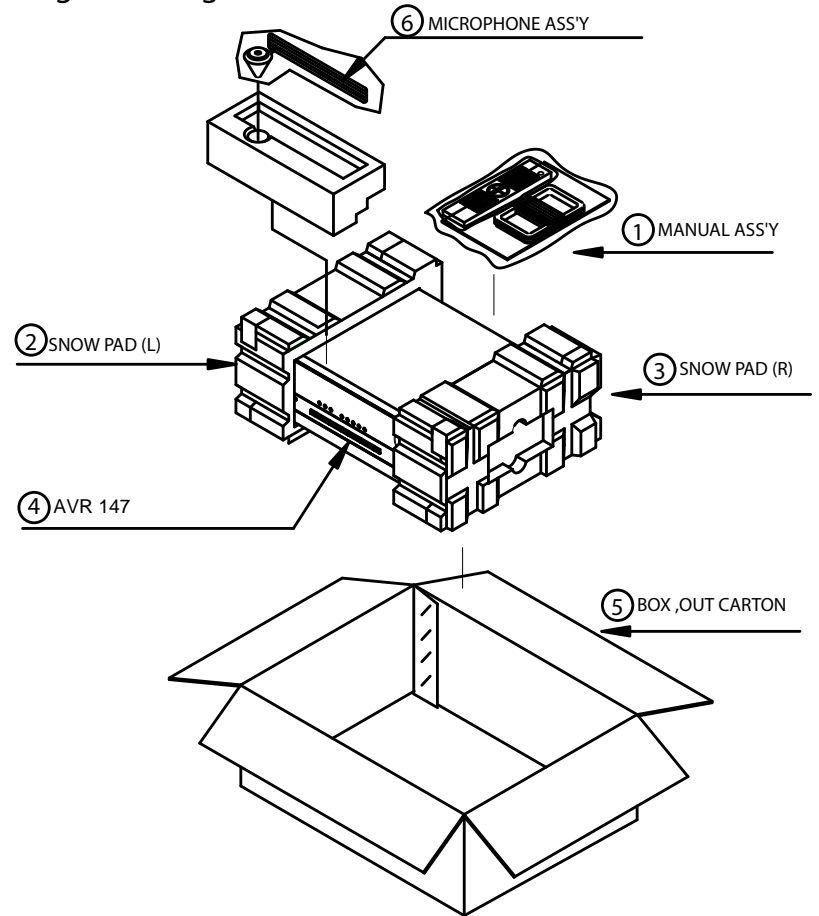

1. Instruction manual ass'y - Accessories

NO	DESCRIPTION	PARTS NO.	Q.ty
1	POLY BAG		1
2	CARD WARRANTY	CQE1A172X	1
3	AM LOOP ANTENNA	CSA1A027Z	1
4	BATTERY		3
5	INSTRUCTION MANUAL	SEE HK WEBSITE FOR PDF COPY	1
6	FM 1 POL ANT(UL)	CSA1A019Z	1
7	REMOCON TRANSMITTER ASS'Y	CARTAVR147	1
8	SHEET GUIDE(QUICK START GUIDE)	CQE1A329Y	1
9	STAPLE		3
10	DOOR KIT ASS'Y	CGRAVR130ZA	1
1	COVER A	CGR1A331M7H43	1
2	COVER B	CGR1A332M7H43	1
3	SHEET,FRONT COVER	CQE1A219Z	1
4	PAD,COVER	CPS1A676	1
5	BAG,POLY		1
11	IMAGE BROCHURES		1

2. Package Drawing

AVR147

NO	DESCRIPTION	PARTS NO.	Q.ty
1	MANUAL ASS'Y		1
2	SNOW,PAD(L)	CPS4A564	1
3	SNOW,PAD(R)	CPS4A565	1
4	AVR 147	AVR 147	1
5	BOX,OUT CARTON	CPG1A822Y	1
6	MICROPHONE ASS'Y	CJXAVR340MICRO	1